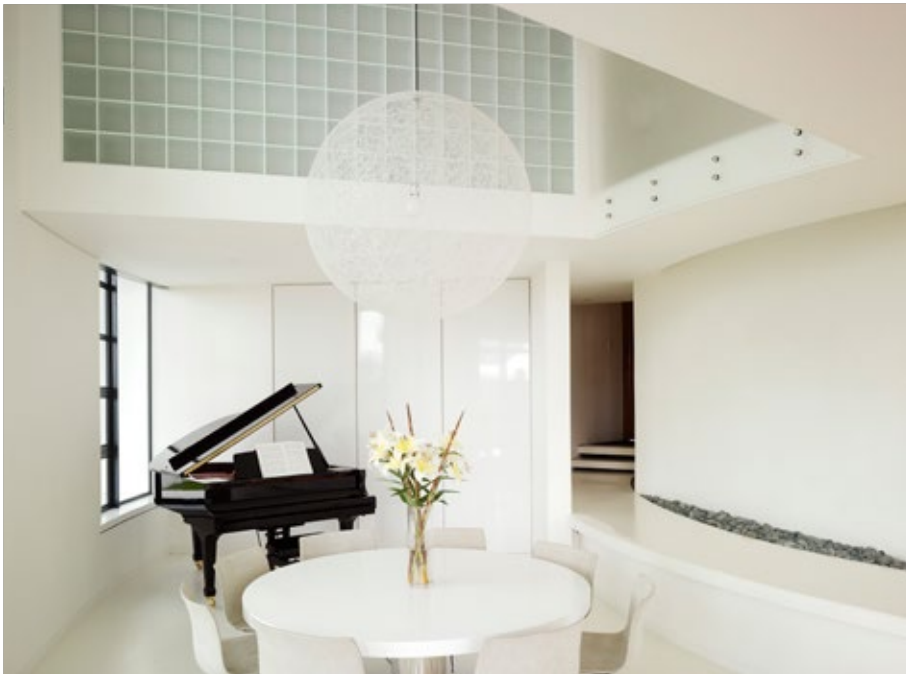

PAINT TO BE PROUD OF

T 01924 354354
E specifiers.acuk@ppg.com
W www.johnstonestrade.com

PPG Industries
Bringing innovation to the surface.™
PPG Architectural Coatings, Huddersfield Road
Birstall, Batley, West Yorkshire, WF17 9XA